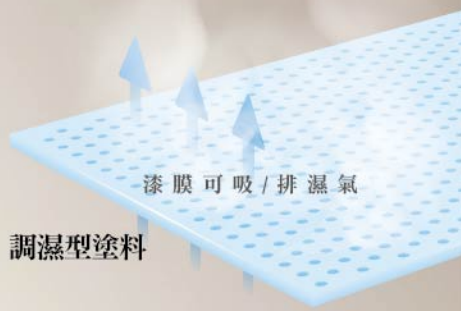

淨彩礦物塗料 調濕型塗料

無機礦物塗料添加奈米級天然礦石原料，
奈米孔隙使牆面產生通透呼吸效果，經實驗證明有調濕功能，適合溫暖潮濕的台灣環境，
雨季時可有效降低牆面反潮現象，室內空間維持乾燥清爽就不用擔心發霉的問題。